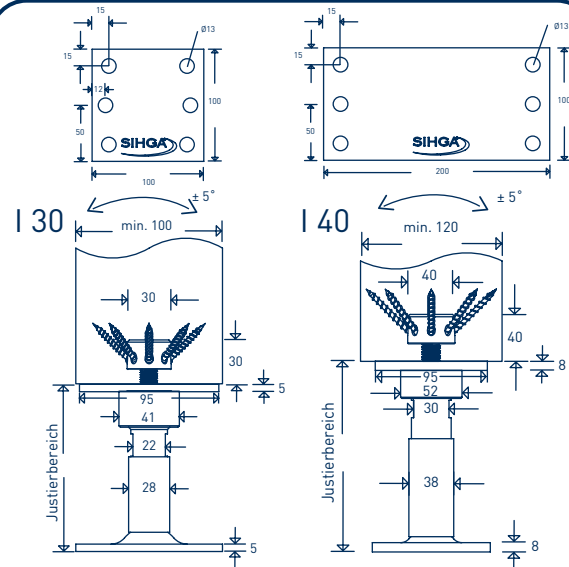

# Herakulix® I 30/ I 40

GoFix® HK

SIHGAFIX®

XS RI 30 (115-155 mm)

XS QI 30 (115-155 mm)

M RI 40 (155-220 mm)

M QI 40 (155-220 mm)

L RI 40 (220-350 mm)

L QI 40 (220-350 mm)

Herakulix®	IdeFix®	Justierbereich	
Type	Type	min [mm]	max [mm]
XS RI 30	IFK 304	115	155
XS QI 30	IFK 304	115	155
M RI 40	IFK 406	155	220
M QI 40	IFK 406	155	220
L RI 40	IFK 406	220	350
L QI 40	IFK 406	220	350